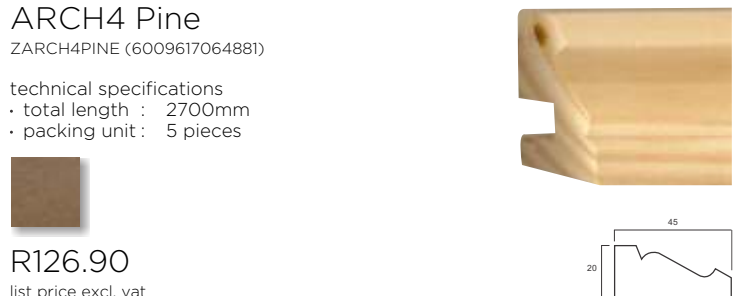

ARCH4 Pine

ZARCH4PINE (6009617064881)

1. technical specifications
2. total length : 2700mm
   - packing unit : 5 pieces

R126.90

list price excl. vat