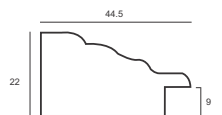

Z11 Jelutong Moulding

Z11JEL (6009617064263)

1. technical specifications
2. total length : 2000mm
   - packing unit : 10 pieces

R168.00

list price excl. vat

Z12 Jelutong Moulding

Z12JEL (6009617064270)

1. technical specifications
2. total length : 2000mm
   - packing unit : 10 pieces

R52.50

list price excl. vat

Z13 Jelutong Moulding

Z13JEL (60096170287)

1. technical specifications
2. total length : 2000mm
   - packing unit : 10 pieces

R34.60

list price excl. vat

Z14 Jelutong Moulding

Z14JEL (6009617064294)

1. technical specifications
2. total length : 2000mm
   - packing unit : 10 pieces

R115.50

list price excl. vat

P3 Jelutong Moulding

ZP3JEL (6009617064300)

1. technical specifications
2. total length : 2000mm
   - packing unit : 10 pieces

R75.60

list price excl. vat

P7 Jelutong Moulding

ZP7JEL (6009617064195)

1. technical specifications
2. total length : 2000mm
   - packing unit : 10 pieces

R168.00

list price excl. vat

P12 Jelutong Moulding

ZP12JEL (6009617064324)

1. technical specifications
2. total length : 2000mm
   - packing unit : 10 pieces

R80.90

list price excl. vat

P16 Jelutong Moulding

ZP16JEL (6009617064331)

1. technical specifications
2. total length : 2000mm
   - packing unit : 10 pieces

R98.70

list price excl. vat

P17 Jelutong Moulding

ZP17JEL (6009617064348)

1. technical specifications
2. total length : 2000mm
   - packing unit : 10 pieces

R150.20

list price excl. vat