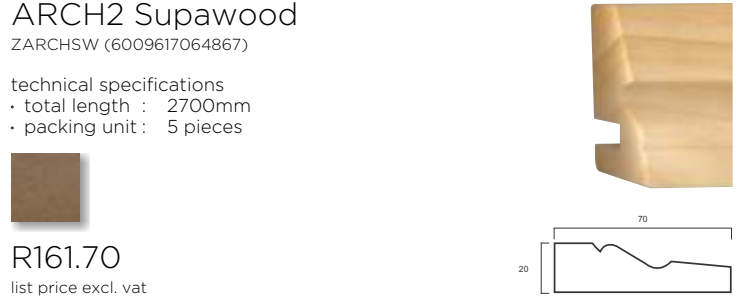

ARCH2 Supawood

ZARCH2SW (6009617064867)

1. technical specifications
2. total length : 2700mm
   - packing unit : 5 pieces

R161.70

list price excl. vat