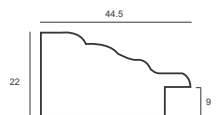

R175.00

list price excl. vat

P12 Jelutong Moulding

ZP12JEL (6009617064324)

technical specifications

- total length : 2000mm
- packing unit : 10 pieces