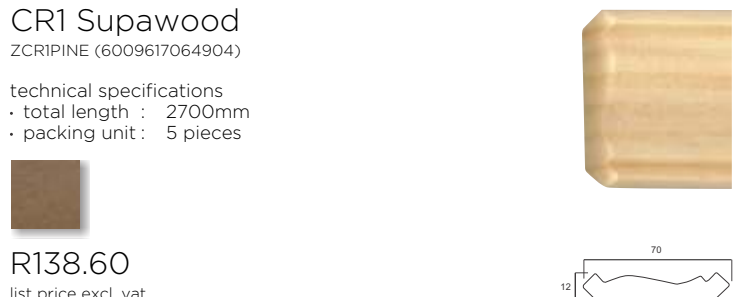

CR1 Supawood

ZCR1PINE (6009617064904)

1. technical specifications
2. total length : 2700mm
   - packing unit : 5 pieces

R138.60

list price excl. vat