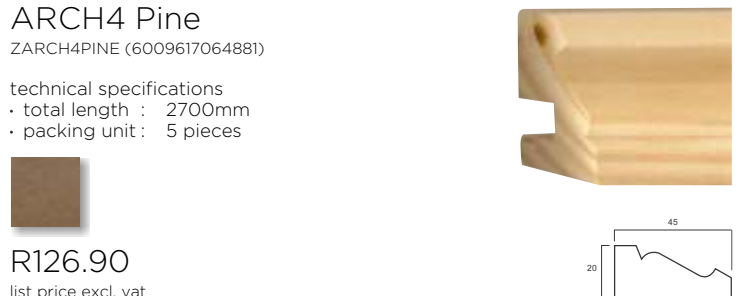

R115.50

list price excl. vat

ARCH4 Pine

ZARCH4PINE (6009617064881)

- technical specifications
- total length : 2700mm
 - packing unit : 5 pieces

R126.90

list price excl. vat

CR1 Pine