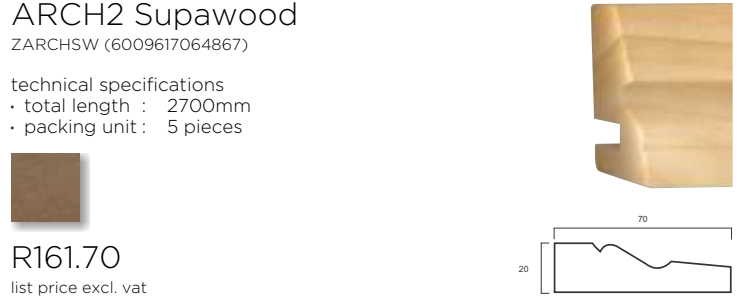

ARCH2 Supawood

ZARCH2SW (6009617064867)

1. technical specifications
2. total length : 2700mm
   - packing unit : 5 pieces

R161.70

list price excl. vat