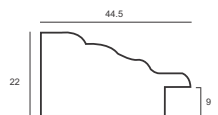

R168.00

list price excl. vat

P12 Jelutong Moulding

ZP12JEL (6009617064324)

technical specifications

- total length : 2000mm
- packing unit : 10 pieces