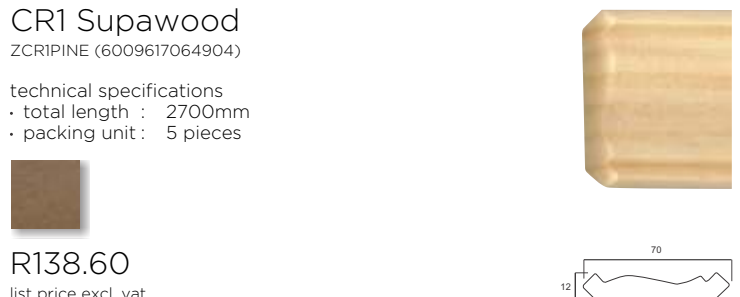

CR1 Supawood

ZCR1PINE (6009617064904)

1. technical specifications
2. total length : 2700mm
   - packing unit : 5 pieces

R138.60

list price excl. vat