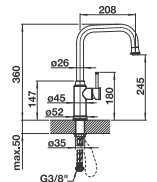

Colour:	Code:	Price:	*Total:
Manganese	BL00521290	R10,500.00	
Angle Valve	BL002083	2 x R110.00	R10,720.00
Polished Brass	BL00521289	R8,100.00	
Angle Valve	BL002083	2 x R110.00	R8,320.00

*List price, excluding VAT