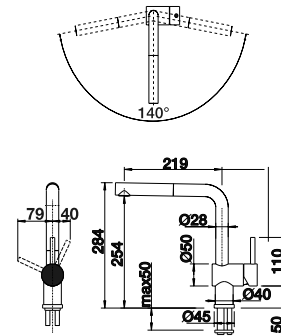

*List price, excluding VAT