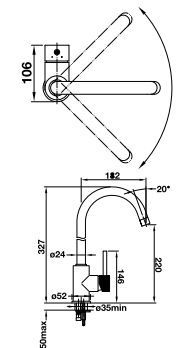

White

Coffee

Rock Grey

Tartufo

Colour:	Code:	Price:	*Total:
Anthracite	BL00519415	R2,135.00	
Angle Valve	SL052120699	2 x R80.00	R2,295.00
Alu Metallic	BL00519416	R2,135.00	
Angle Valve	SL052120699	2 x R80.00	R2,295.00
White	BL00519418	R2,135.00	
Angle Valve	SL052120699	2 x R80.00	R2,295.00
Coffee	BL00519423	R2,135.00	
Angle Valve	SL052120699	2 x R80.00	R2,295.00
Rock Grey	BL00519424	R2,135.00	
Angle Valve	SL052120699	2 x R80.00	R2,295.00
Tartufo	BL00519422	R2,135.00	
Angle Valve	SL052120699	2 x R80.00	R2,295.00