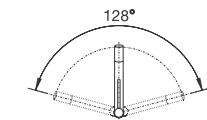

Approved safety for the protection of your health

*List price, excluding VAT