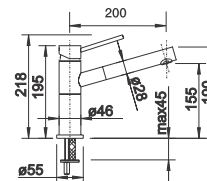

Approved safety for the protection of your health

*List price, excluding VAT