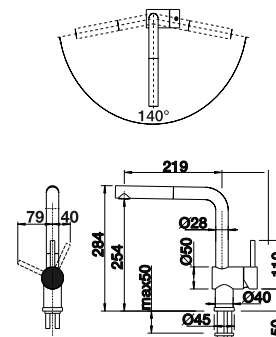

## Accessories

Item:	Code:	*Price:
Blanco Antikalk	BL00513605	R140.00
Tap Stabiliser	BL00513383	R350.00
Perforation Tool	BL00137001	R1,435.00
Flexi-hose Protector	BL00511920	R220.00

Colour:	Code:	Price:	*Total:
Anthracite	BL00519371	R5,505.00	
Angle Valve	SL054360699	2 x R80.00	R5,665.00
Alu Metallic	BL00516689	R5,505.00	
Angle Valve	SL052120699	2 x R80.00	R5,665.00
White	BL00519369	R5,505.00	
Angle Valve	SL054360699	2 x R80.00	R5,665.00
Coffee	BL00516697	R5,505.00	
Angle Valve	SL052120699	2 x R80.00	R5,665.00
Rock Grey	BL00521507	R5,505.00	
Angle Valve	SL054360699	2 x R80.00	R5,665.00
Tartufo	BL00517621	R5,505.00	
Angle Valve	SL052120699	2 x R80.00	R5,665.00