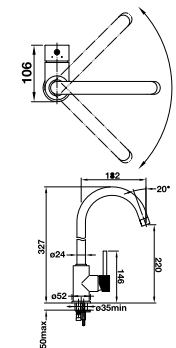

Anthracite

Alu Metallic

White

Coffee

Rock Grey

Tartufo

Colour:	Code:	Price:	*Total:
Anthracite	BL00519415	R2,580.00	
Angle Valve	SL052120699	2 x R100.00	R2,800.00
Alu Metallic	BL00519416	R2,580.00	
Angle Valve	SL052120699	2 x R100.00	R2,800.00
White	BL00519418	R2,580.00	
Angle Valve	SL052120699	2 x R100.00	R2,800.00
Coffee	BL00519423	R2,580.00	
Angle Valve	SL052120699	2 x R100.00	R2,800.00
Rock Grey	BL00519424	R2,580.00	
Angle Valve	SL052120699	2 x R100.00	R2,800.00
Tartufo	BL00519422	R2,580.00	
Angle Valve	SL052120699	2 x R100.00	R2,800.00