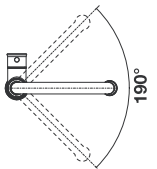

Colour:	Code:	Price:	*Total:
Manganese	BL00521290	R10,500.00	
Angle Valve	BL002083	2 x R110.00	R10,720.00
Polished Brass	BL00521289	R8,100.00	
Angle Valve	BL002083	2 x R110.00	R8,320.00

*List price, excluding VAT