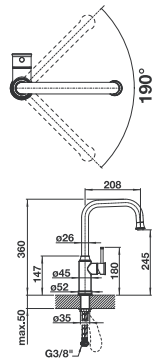

*List price, excluding VAT

Manganese

Polished Brass

Accessories

Item:	Code:	*Price:
Blanco Antikalk	BL00513605	R280.00
Tap Stabiliser	BL00513383	R500.00
Angle Valve	BL002083	R110.00
Perforation Tool	BL00137001	R1,750.00
Flexi-hose Protector	BL00511920	R410.00

Colour:	Code:	Price:	*Total:
Manganese	BL00521290	R10,500.00	
Angle Valve	BL002083	2 x R110.00	R10,720.00
Polished Brass	BL00521289	R8,100.00	
Angle Valve	BL002083	2 x R110.00	R8,320.00

*List price, excluding VAT