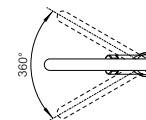

Approved safety for the protection of your health

*List price, excluding VAT