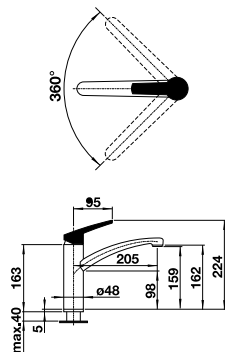

Approved safety for the protection of your health

*List price, excluding VAT