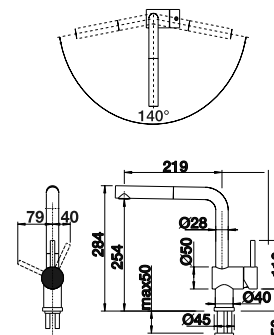

Colour:	Code:	Price:	*Total:
Anthracite	BL00519371	R6,700.00	
Angle Valve	BL054360699	2 x R100.00	R6,920.00
Alu Metallic	BL00516689	R6,700.00	
Angle Valve	SL052120699	2 x R100.00	R6,920.00
White	BL519369	R6,700.00	
Angle Valve	BL054360699	2 x R100.00	R6,920.00
Coffee	BL00516697	R6,700.00	
Angle Valve	SL052120699	2 x R100.00	R6,920.00
Rock Grey	BL00521507	R6,700.00	
Angle Valve	BL054360699	2 x R100.00	R6,920.00
Tartufo	BL00517621	R6,700.00	
Angle Valve	SL052120699	2 x R100.00	R6,920.00