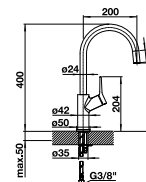

Approved safety for the protection of your health

*List price, excluding VAT