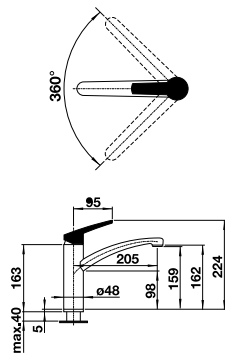

Approved safety for the protection of your health

*List price, excluding VAT